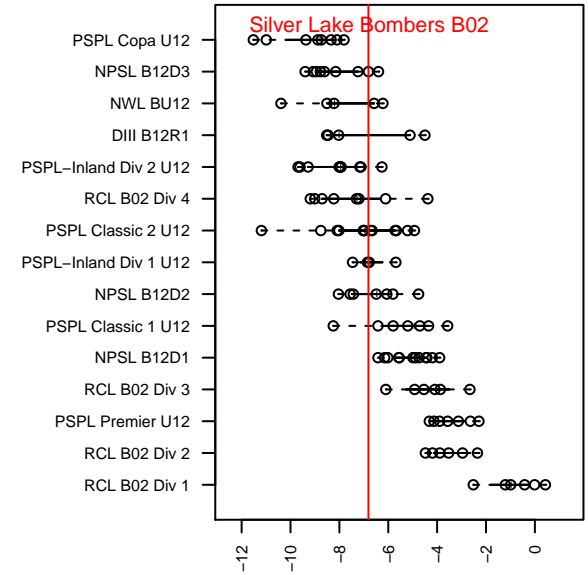

# Silver Lake Bombers B02

Silver Lake SC  
Everett, WA  
B02 total strength=459  
attack=0.38 defense=0.25  
fall league = NPSL B12D3

alt names used:  
SILVER LAKE BOMBERS (WA)  
Silver Lake Bombers  
Silver Lake Bombers

Venues played:  
2014 REDAPT Cup Gold U12  
2014 NPSL B12D3  
2014 WYS Rec Cup U12

**attack and defense variance (black dot)  
relative to other teams  
and top 10 in region**

**attack and defense rating  
relative to others at age  
and all opponents in last 13 months**