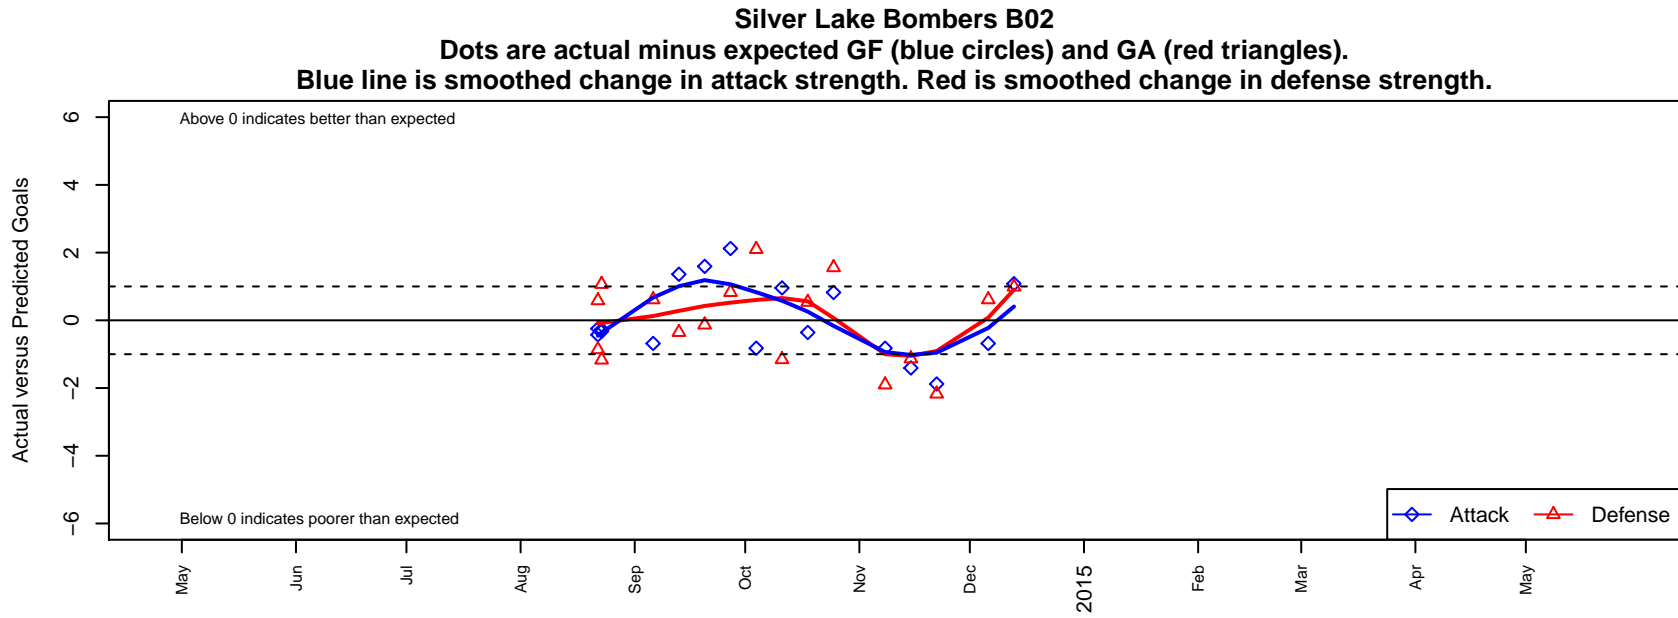

# Silver Lake Bombers B02

Silver Lake SC  
Everett, WA  
B02 total strength=459  
attack=0.38 defense=0.25  
fall league = NPSL B12D3

alt names used:  
SILVER LAKE BOMBERS (WA)  
Silver Lake Bombers  
Silver Lake Bombers

Venues played:  
2014 REDAPT Cup Gold U12  
2014 NPSL B12D3  
2014 WYS Rec Cup U12

**attack and defense variance (black dot)  
relative to other teams  
and top 10 in region**

**attack and defense rating  
relative to others at age  
and all opponents in last 13 months**