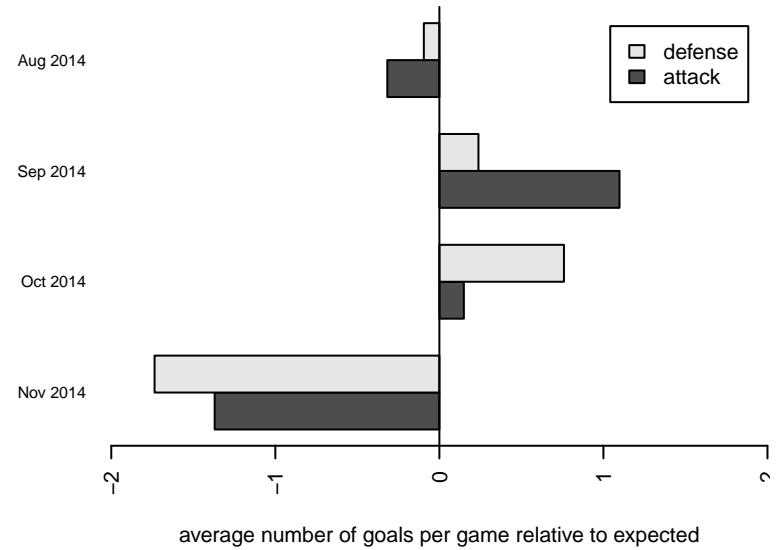

Performance relative to 13 month average